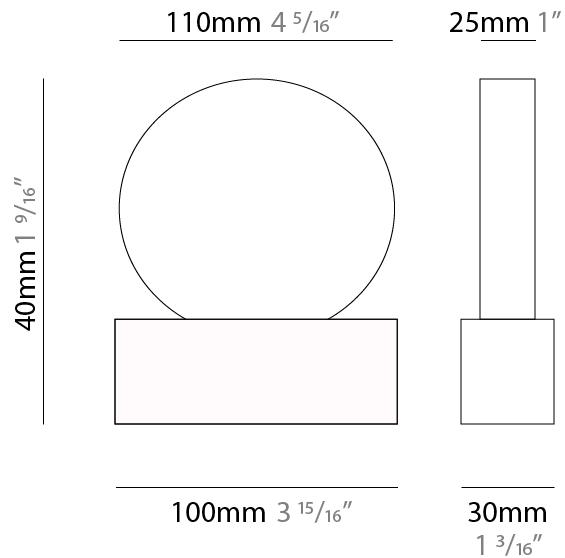

PROJECT	_____
TYPE	_____
SPECIFIER	_____
QUANTITY	_____
DATE	_____

DO NOT DISTURB PORTABLE

D134019-

base number   Finish Options

1. To build a product code in our configurator select the specify button on the base model # product page
2. To build a manual product code on this datasheet choose from the options listed below in blue font and add the suffix to the base model #

GENERAL

Series: Do Not Disturb
Brand: Knikerboker
Division: Design
Mounting Type: Portable
Mounting Location: Table
Subcategory: Table

PHYSICAL

Shape: Round
Length (mm): 110
Length (in): 4 5/16
Width (mm): 30
Width (in): 1 3/16
Height (mm): 140
Height (in): 5 1/2
Light Distribution: Direct / Indirect
Diffuser: Opal
Fixture Finish: EWH / EBK / MAN / COF / PRD / SLF / GLF / CLF / BRL
Fixture Material: Metal

ELECTRICAL

Lamp Type: LED
Total Output Wattage (W): 8
Dimming: Non-Dimmable
Driver Included: Yes
Driver Location: Integrated
Driver Type: Constant Voltage 120Vac
Driver Class: Class 2
Input Voltage (V): 120
Output Voltage (V): 24

LED

Number of LEDs: 1
Color Temperature (°K): 3000
Max. Delivered Lumen (lm): 1000
CRI: >85 CRI

OPTICAL

RATINGS AND CERTIFICATIONS

Certified By: Certified for North American Standards
IP rating: IP20